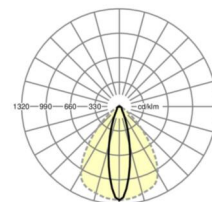

CHARACTERISTICS

Order number	19520004024
EAN number	4020863428915
Commodity code	94051190
Certification mark	IP 20, Protection class I, ENEC10 VDE, F, HACCP DIN10500/Food/IFS-application-related suitability/BRC, Indoor, CE
Impact resistance (IK rating)	IK03 (-20°C bis 35°C)
Ambient temperatur	ta -20°C to 35°C
Warranty period	5 years
State funding programs	BEG - Federal funding for efficient buildings (valid only for Germany)

ELECTRICAL ENGINEERING

Controller	Electronic driver (1 pcs.)
System output	34W
Mains voltage	230V/50Hz
Energy efficiency class/light source	C

LIGHTING TECHNOLOGY

Placement	LED, Colour rendering/Light colour CRI ≥ 80 / 4000K
Colour tolerance (MacAdam)	3SDCM
Nominal luminous flux	6343lm
LED service life	50000h L80/B10 (Tq 35°C), 70000h L80/B50 (Tq 35°C), 100000h L80/B50 (Tq 30°C)
Luminaire luminous efficiency	184lm/W
Beam angle	25° (C0) / 100° (C90)
UGR lat./long.	16.8 / 22.1

MECHANICS

Housing colour	black RAL 9005
Dimensions (LxWxH/DxH)	1531mm x 55mm x 37mm
Weight (net)	1.65kg
Type of installation	Mounting rail system installation, Light structure

Dimensions

L	1531 mm	Length
B	55 mm	Width
H	37 mm	Height

DEEP-LINK

<https://www.regiolux.de/en/article/19520004024>

Reference	LED 6000lm 840
ηLB	100 %
Φ ↓/↑	98 % / 2 %
UGR lat./long.	16.8 / 22.1